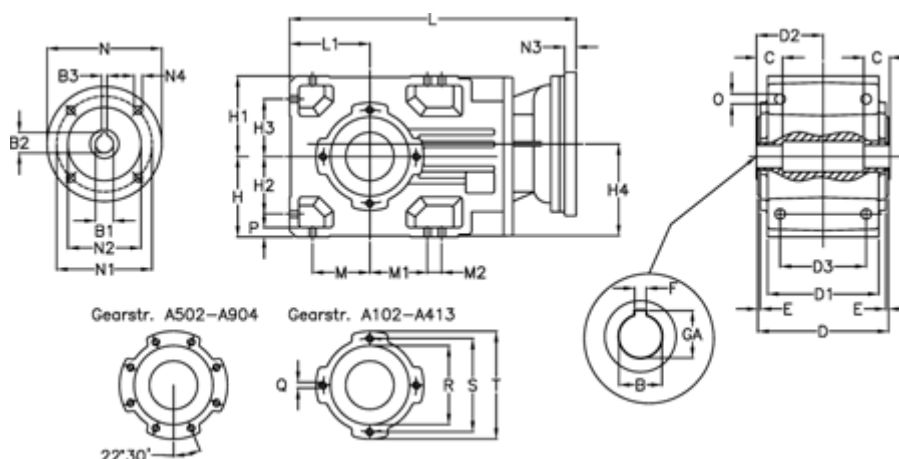

Article number: 29600102143230

Description: Bevel helical gearbox  
A102UH25-21,4-P80B5

## Measures

B = 25	D3 = 75	H3 = 50.0	N1 = 165	S = 100
B1 = 19	Description = A102UH25-xx-P80 B5	H4 = 83.0	N2 = 130	T = 120
B2 = 21.8	E = 3.0	L = 302.0	N3 = 0	
B3 = 6	F = 8	L1 = 70	N4 = M10x12	
C = 18	GA = 28.3	M = 50.0	O = 9.5	
D = 117	H = 70	M1 = 50.0	P = 9	
D1 = 95	H1 = 70	M2 = 0	Q = M8x12	
D2 = 60.0	H2 = 50.0	N = 200	R = 80	